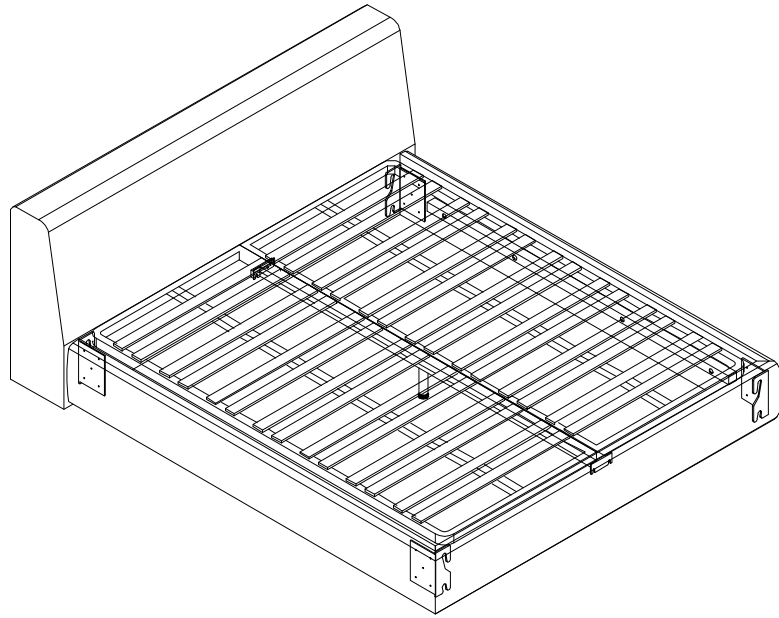

ROVECONCEPTS

Refined Luxury Living

OPHELIA BED | KING/CAL KING ASSEMBLY INSTRUCTIONS

HARDWARE

A
x1

B
x1

C
x2

D
x2

STEP 1

STEP 2

STEP 3

STEP 4

STEP 5

STEP 6